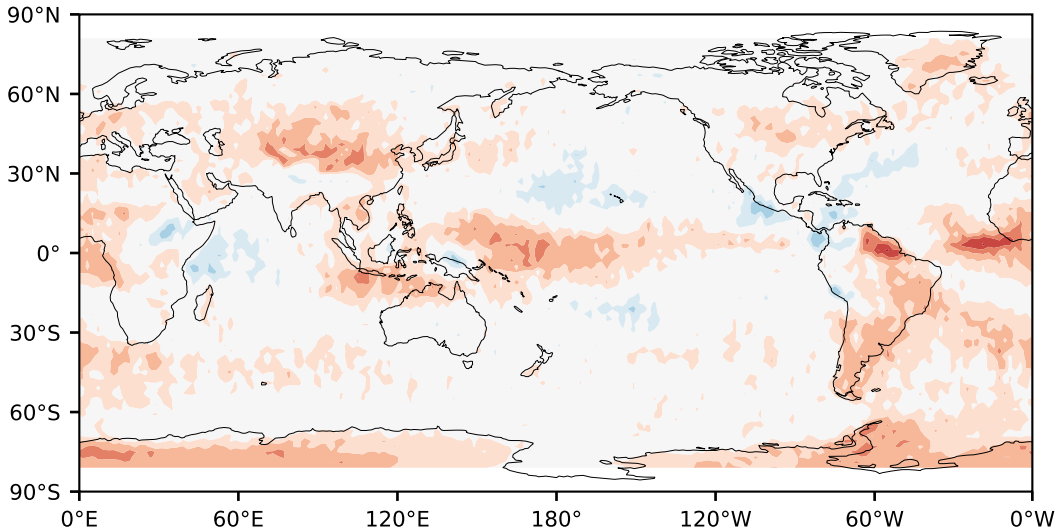

# Model - Observations

Max 15.17  
Mean -3.31  
Min -26.24

RMSE 6.11  
CORR 0.92