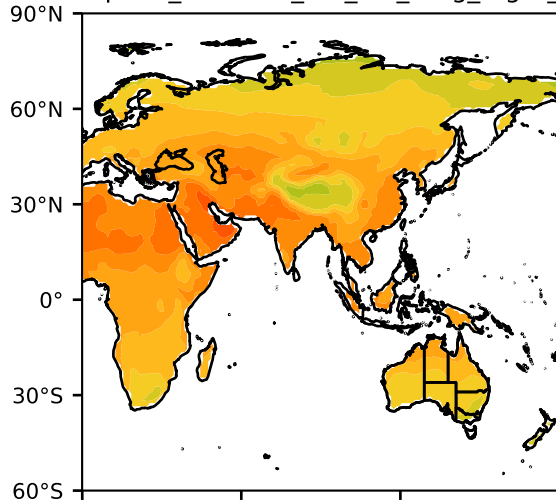

alpha3\_min10nc\_tk1\_ZM\_berg\_mgrd\_mg100s (2-6)

DegC

Max 38.23  
Mean 19.71  
Min -10.22

CRU Global Monthly Mean Observations

120°W

60°W  
DegC