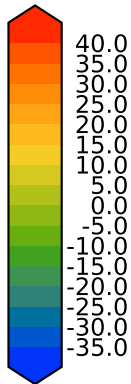

alpha3\_min10nc\_tk1\_ZM\_berg\_mgrd\_mg100s (2-6)

DegC

Max 32.27  
Mean 6.49  
Min -39.01

CRU Global Monthly Mean Observations

120°W

60°W  
DegC