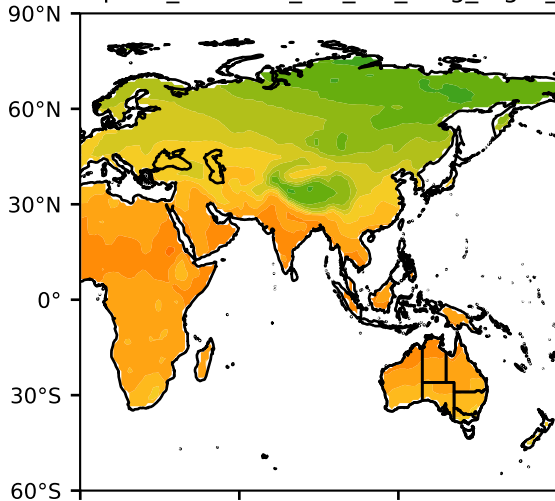

alpha3\_min10nc\_tk1\_ZM\_berg\_mgrd\_mg100s (2-6)

DegC

Max 30.50  
Mean 13.35  
Min -26.10

CRU Global Monthly Mean Observations

120°W

60°W  
DegC