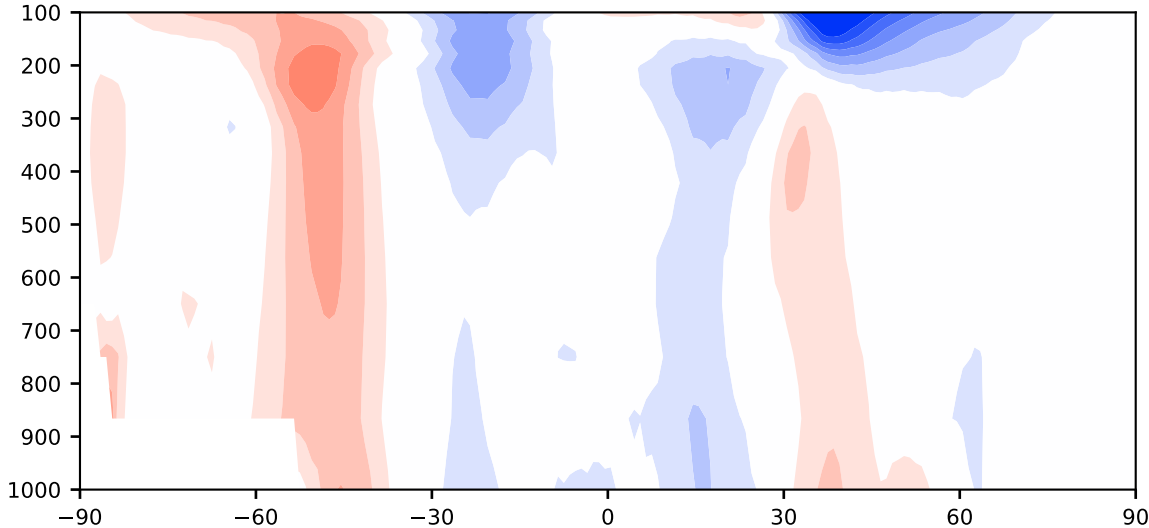

Model - Observations

Max 4.90
Mean -0.06
Min -10.11

RMSE 2.01
CORR 0.99