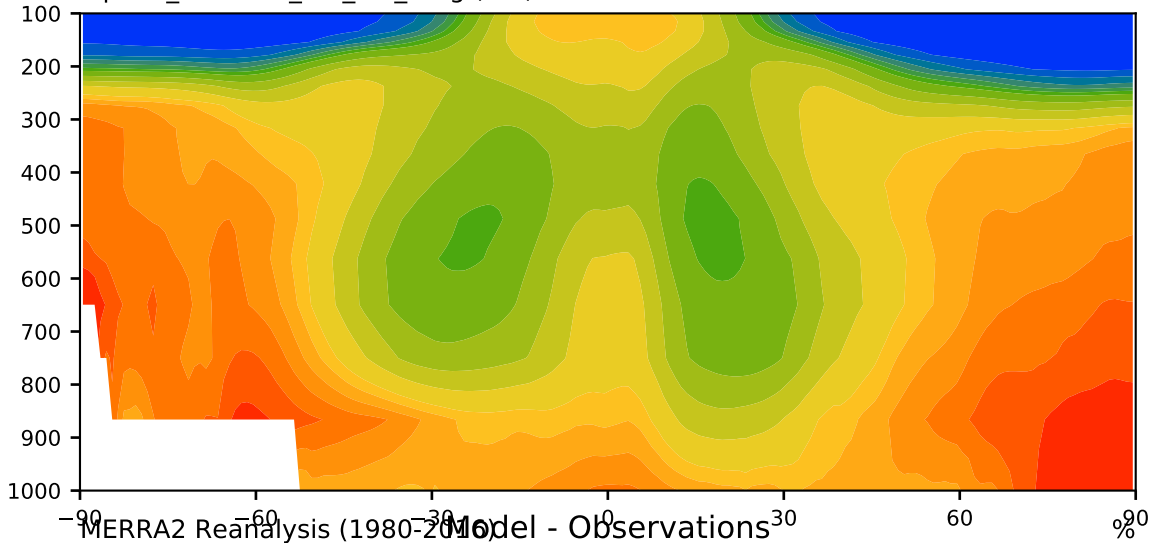

alpha3\_min10nc\_tk1\_ZM\_berg (2-6)

%

Max 107.27  
Mean 61.65  
Min 0.96

95.0  
90.0  
85.0  
80.0  
75.0  
70.0  
60.0  
50.0  
40.0  
30.0  
25.0  
20.0  
15.0  
10.0  
5.0