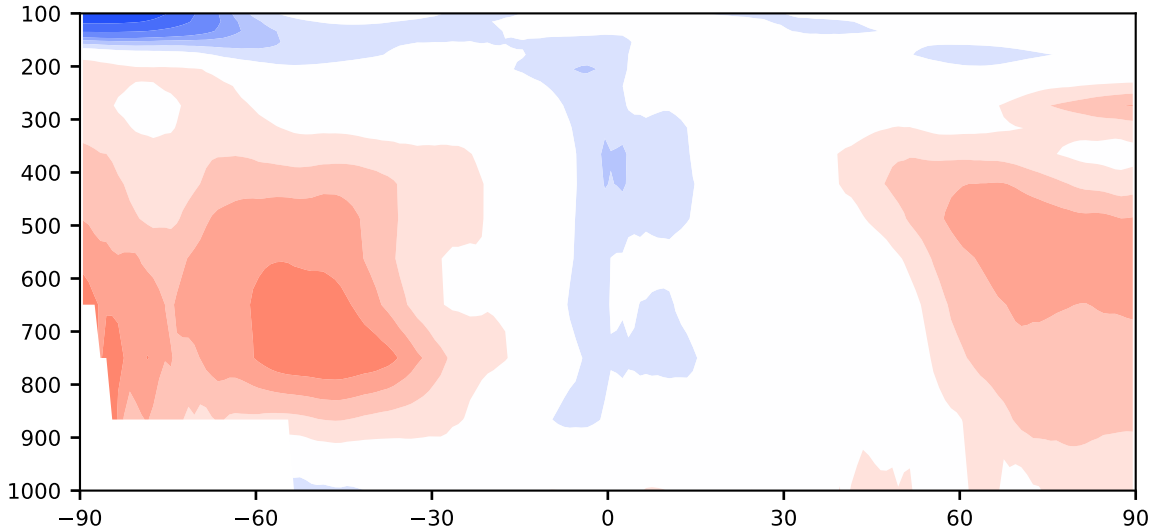

Model - Observations

Max 27.59
Mean 4.15
Min -47.84

RMSE 7.52
CORR 0.95