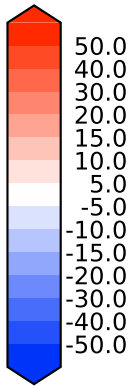

Model - Observations

Max 27.59
Mean 4.15
Min -47.84

RMSE 7.52
CORR 0.95