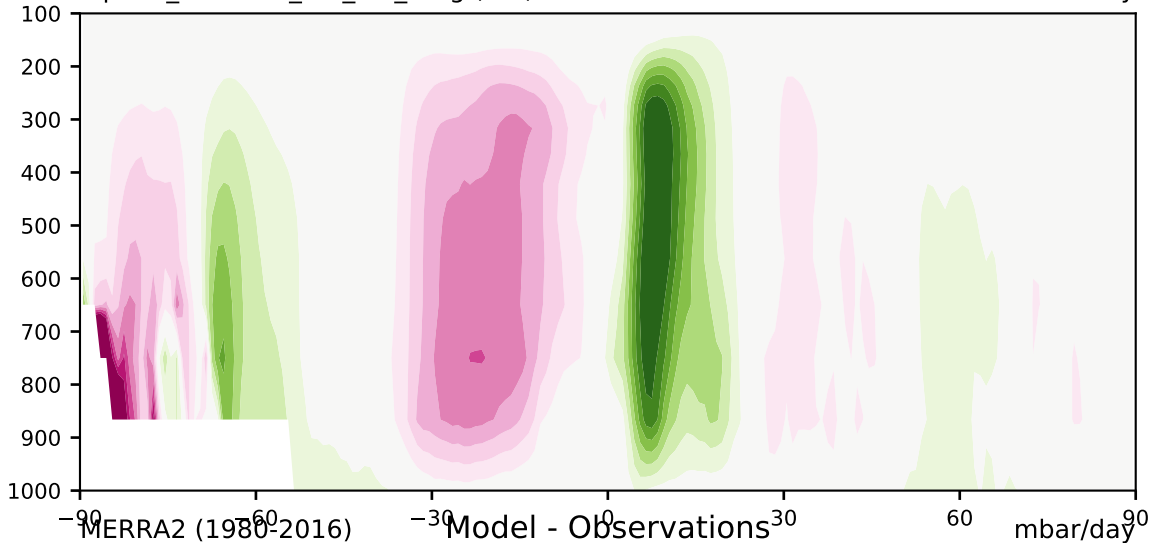

alpha3_min10nc_tk1_ZM_berg (2-6)

mbar/day

Max 230.96
Mean 0.63
Min -43.42

35.0
30.0
25.0
20.0
15.0
10.0
5.0
-5.0
-10.0
-15.0
-20.0
-25.0
-30.0
-35.0