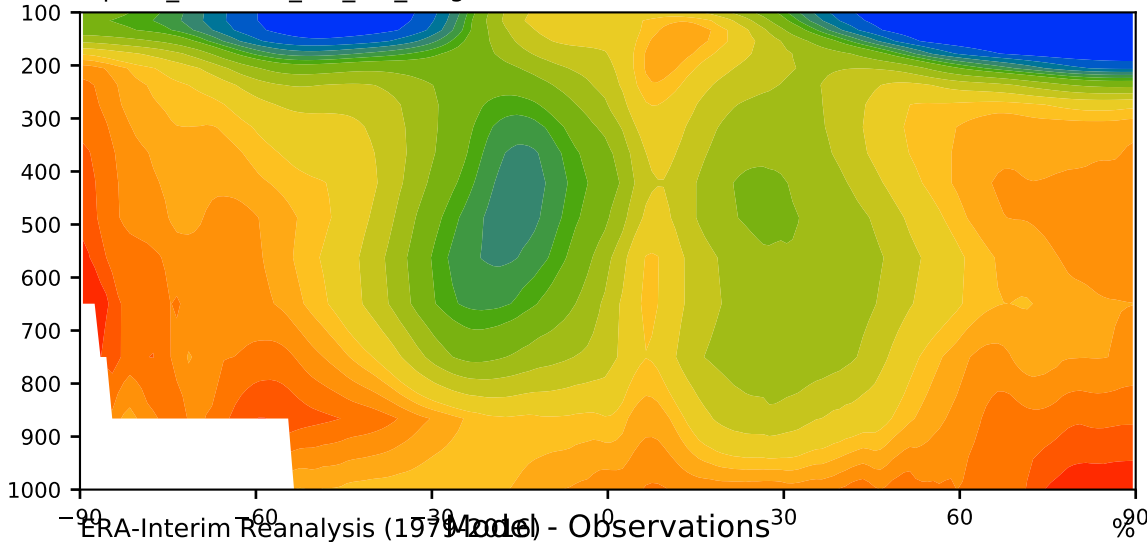

alpha3\_min10nc\_tk1\_ZM\_berg (2-6)

%

Max 107.33  
Mean 61.35  
Min 0.31

95.0  
90.0  
85.0  
80.0  
75.0  
70.0  
60.0  
50.0  
40.0  
30.0  
25.0  
20.0  
15.0  
10.0  
5.0