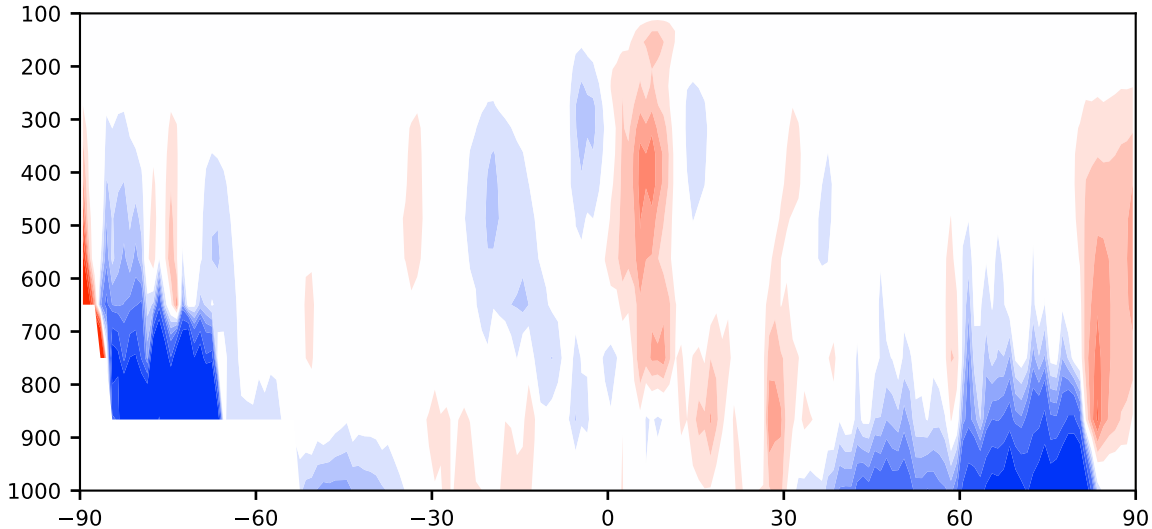

Model - Observations

Max 53.39
Mean -1.41
Min -87.63