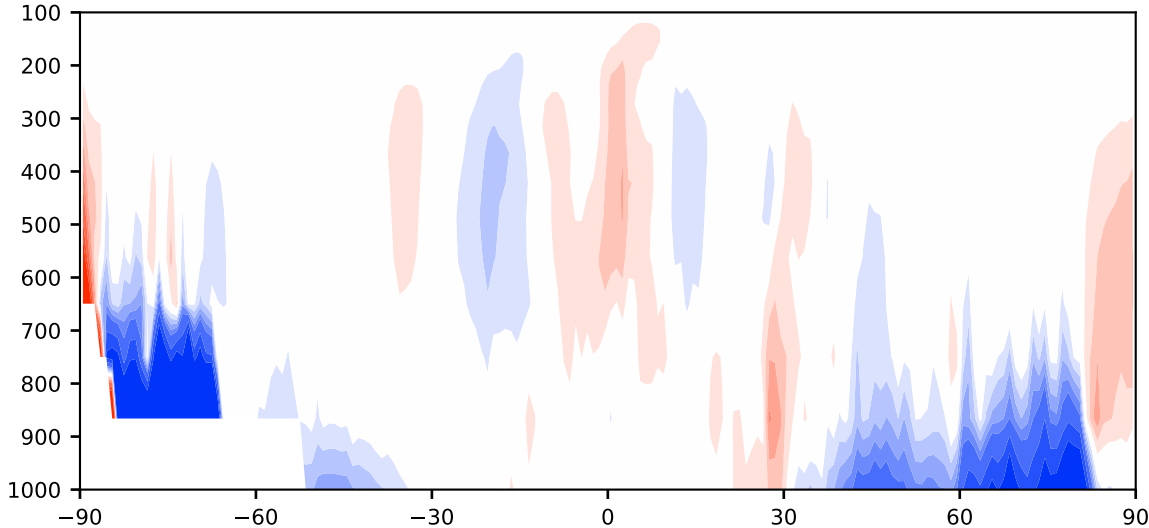

Model - Observations

Max 55.76
Mean -1.27
Min -87.24