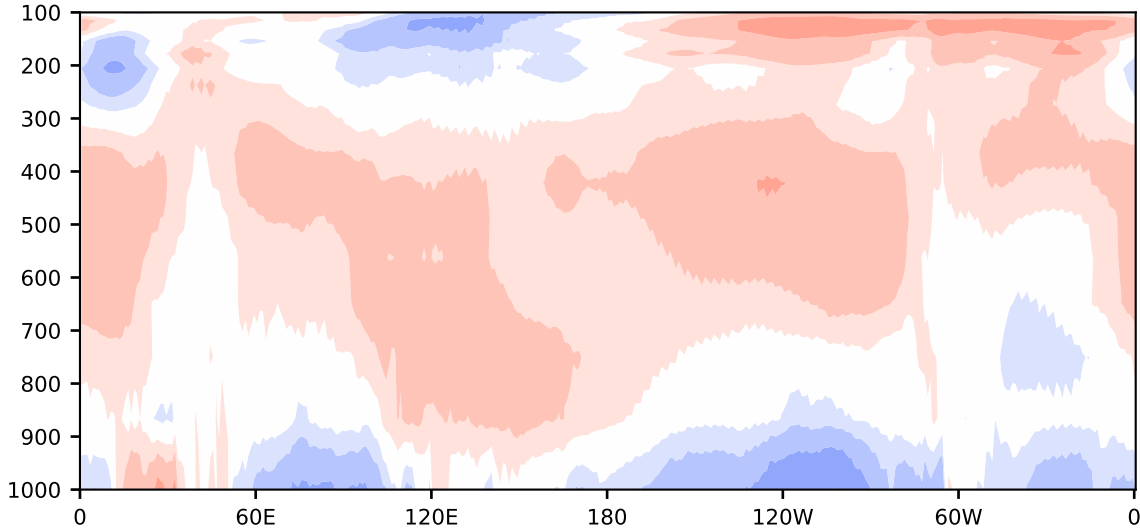

Model - Observations

Max 1.44
Mean 0.18
Min -2.03

RMSE 0.54
CORR 1.00