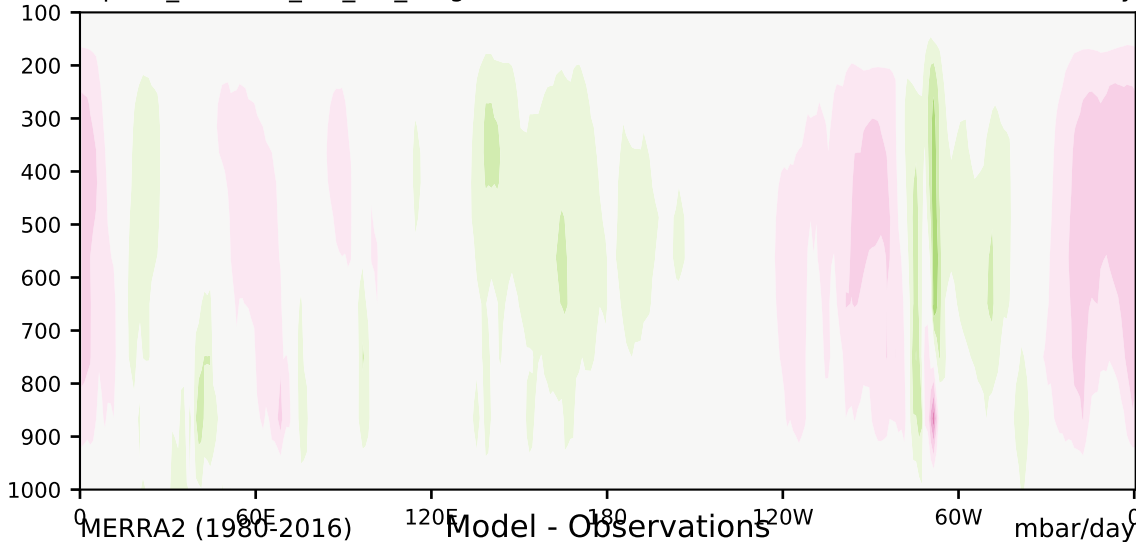

alpha3\_min10nc\_tk1\_ZM\_berg (2-6)

mbar/day

Max 23.15  
Mean -0.25  
Min -20.56

35.0  
30.0  
25.0  
20.0  
15.0  
10.0  
5.0  
-5.0  
-10.0  
-15.0  
-20.0  
-25.0  
-30.0  
-35.0