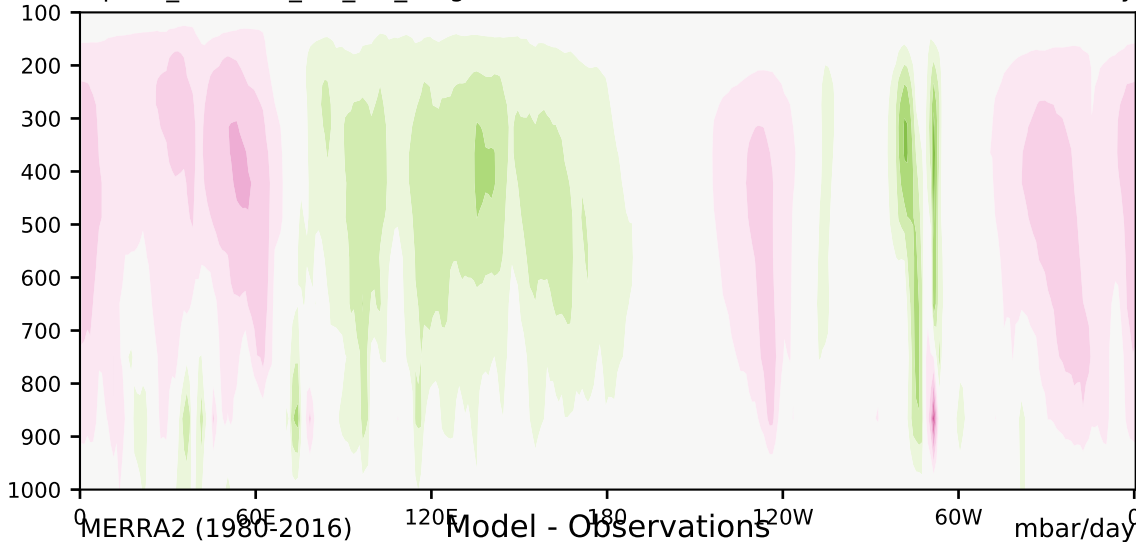

alpha3_min10nc_tk1_ZM_berg (2-6)

mbar/day

Max 27.45
Mean -0.21
Min -22.95

35.0
30.0
25.0
20.0
15.0
10.0
5.0
-5.0
-10.0
-15.0
-20.0
-25.0
-30.0
-35.0