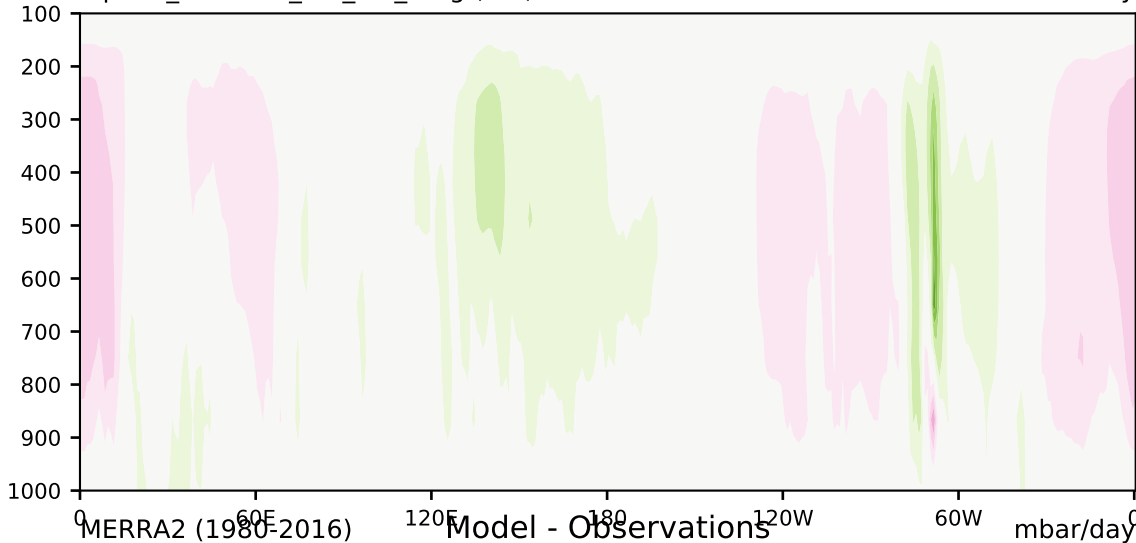

alpha3_min10nc_tk1_ZM_berg (2-6)

mbar/day

Max 19.77
Mean -0.26
Min -29.15

35.0
30.0
25.0
20.0
15.0
10.0
5.0
-5.0
-10.0
-15.0
-20.0
-25.0
-30.0
-35.0