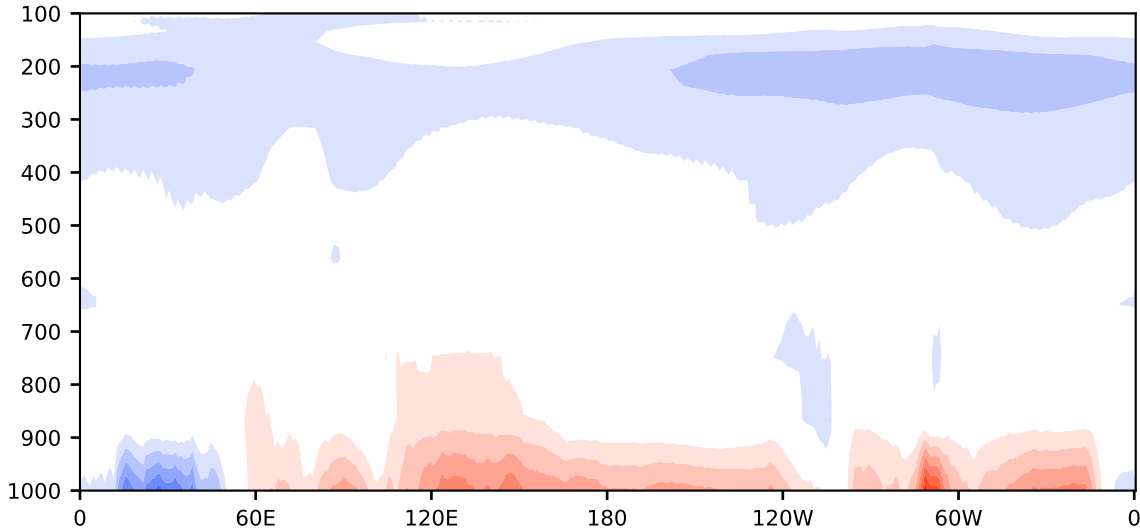

Model - Observations

Max 7.88
Mean -0.34
Min -5.50

RMSE 1.42
CORR 1.00