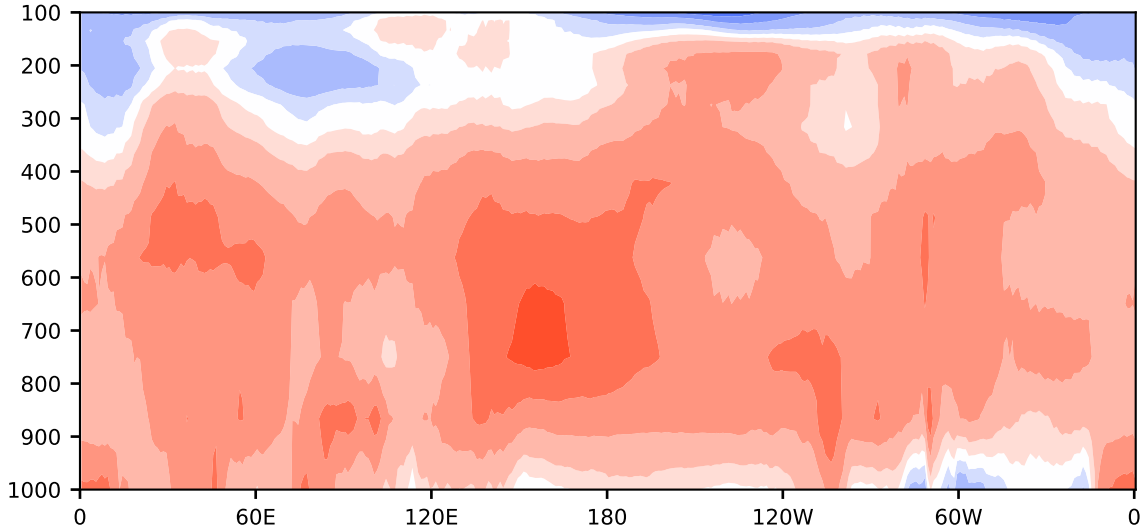

# Model - Observations

Max 13.43  
Mean 4.83  
Min -11.03

RMSE 5.47  
CORR 0.96