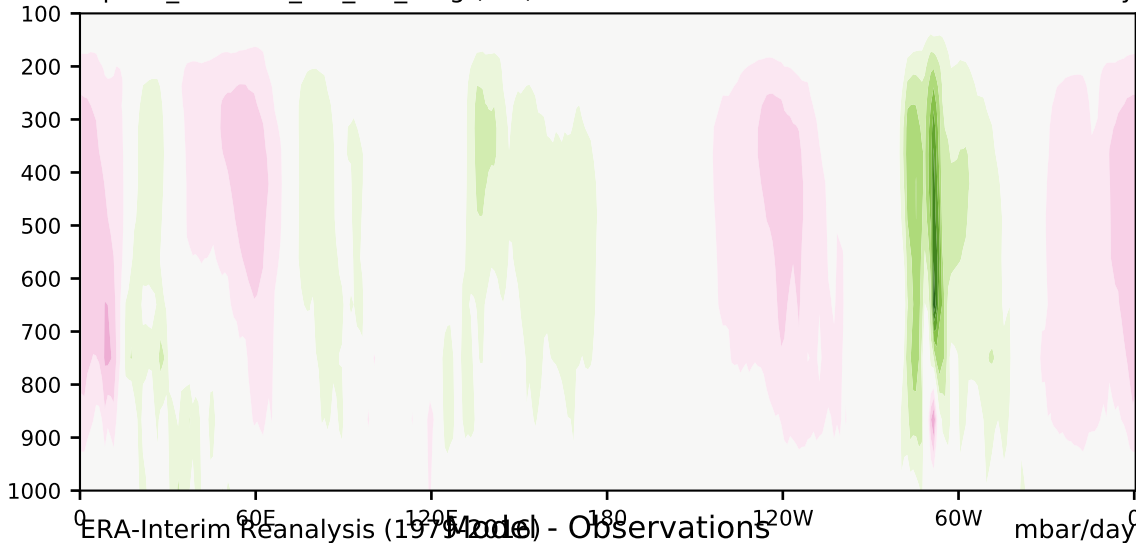

alpha3\_min10nc\_tk1\_ZM\_berg (2-6)

mbar/day

Max 20.45  
Mean -0.23  
Min -40.47

35.0  
30.0  
25.0  
20.0  
15.0  
10.0  
5.0  
-5.0  
-10.0  
-15.0  
-20.0  
-25.0  
-30.0  
-35.0