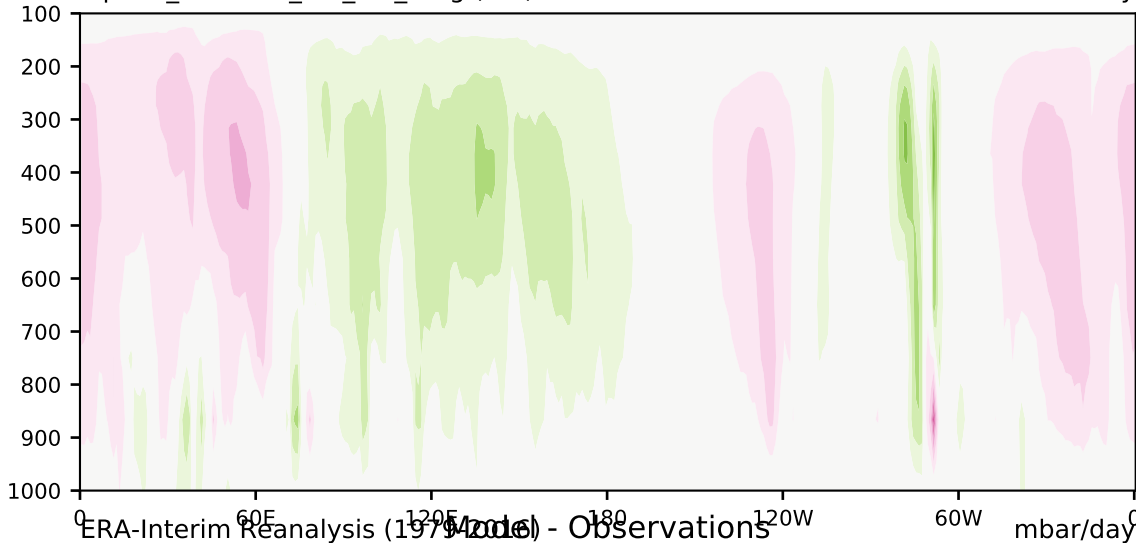

alpha3_min10nc_tk1_ZM_berg (2-6)

mbar/day

Max 27.45
Mean -0.21
Min -22.95

35.0
30.0
25.0
20.0
15.0
10.0
5.0
-5.0
-10.0
-15.0
-20.0
-25.0
-30.0
-35.0