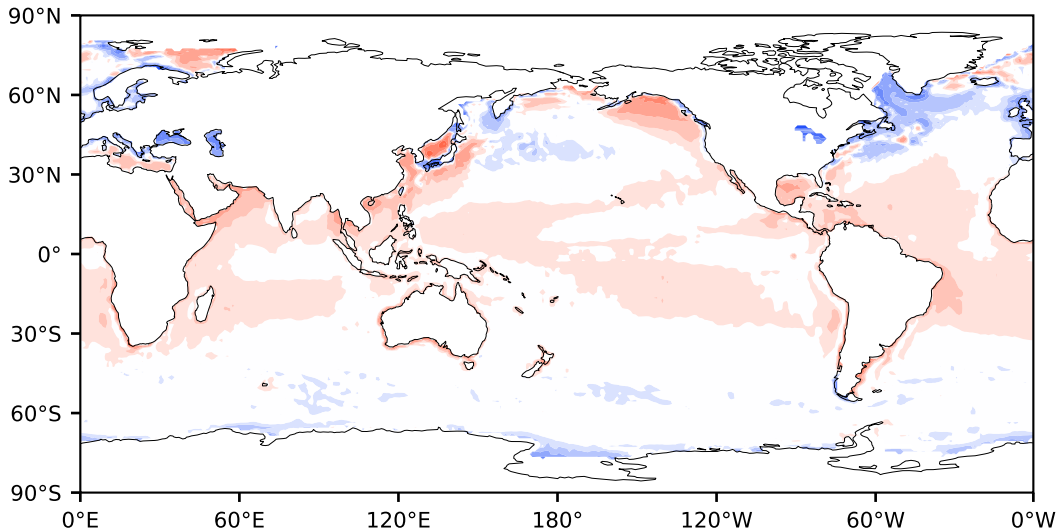

Model - Observations

Max 149.05
Mean 3.00
Min -106.46

RMSE 10.57
CORR 0.86