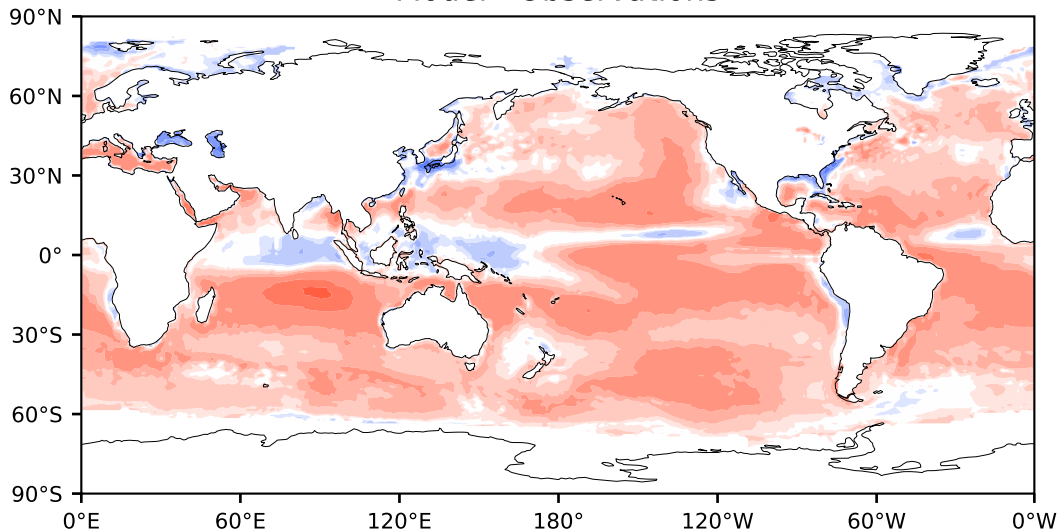

Model - Observations

Max 153.99
Mean 18.87
Min -125.33

RMSE 26.74
CORR 0.92