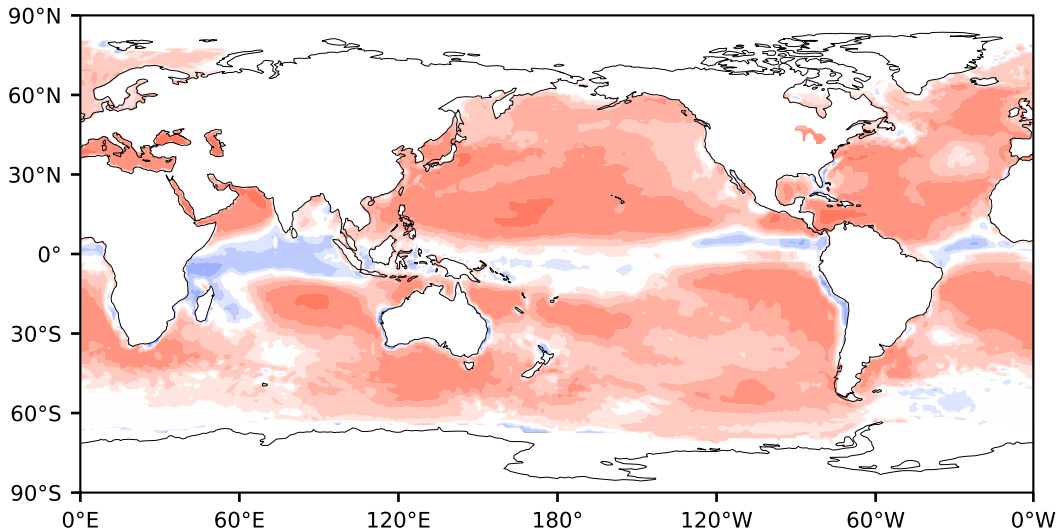

Model - Observations

Max 129.71
Mean 20.26
Min -132.70

RMSE 27.22
CORR 0.93