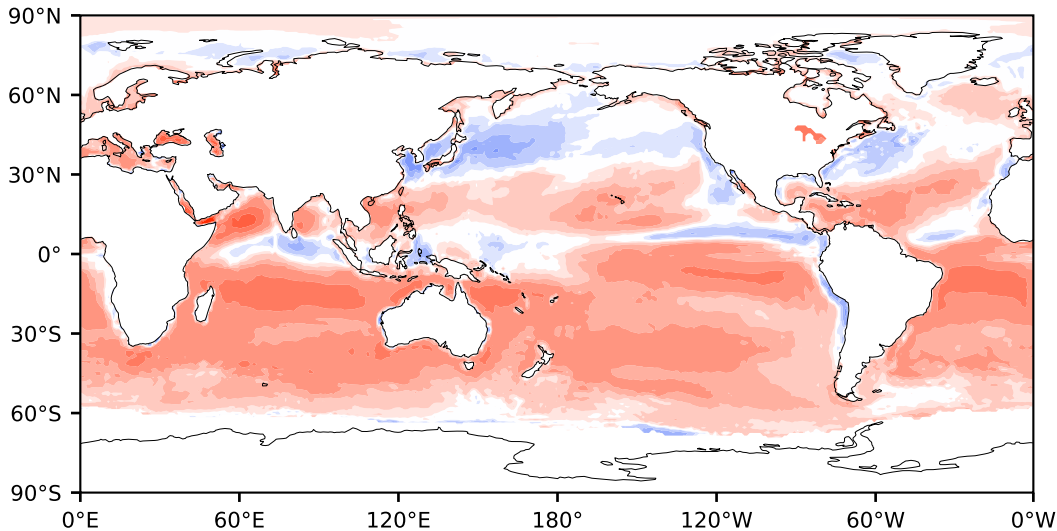

# Model - Observations

Max 253.11  
Mean 20.73  
Min -140.28

RMSE 30.31  
CORR 0.94