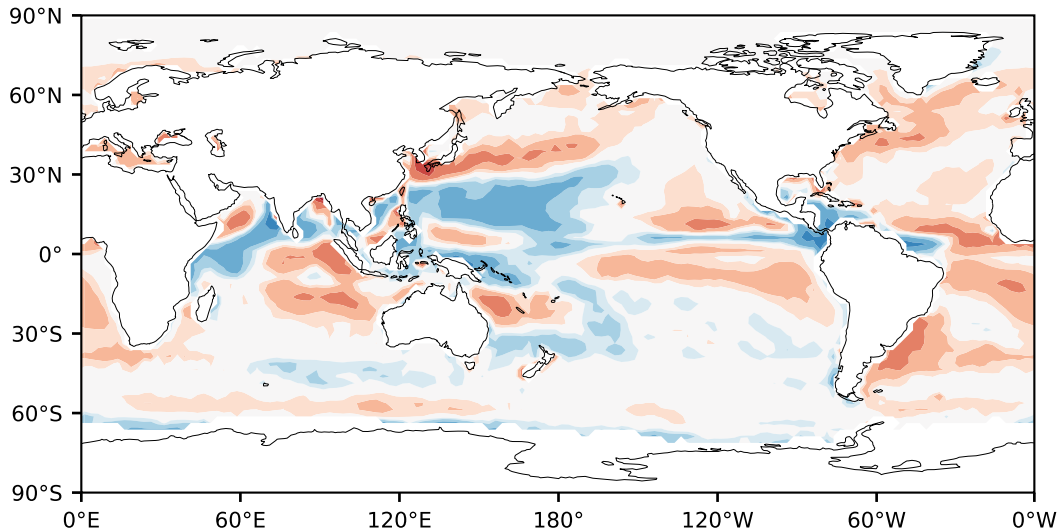

Model - Observations

Max 7.27
Mean -0.15
Min -11.70

RMSE 1.23
CORR 0.92