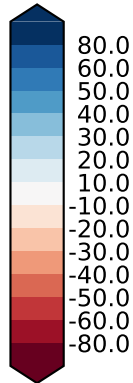

Model - Observations

Max 59.54
Mean -40.98
Min -177.88

RMSE 49.26
CORR 0.61