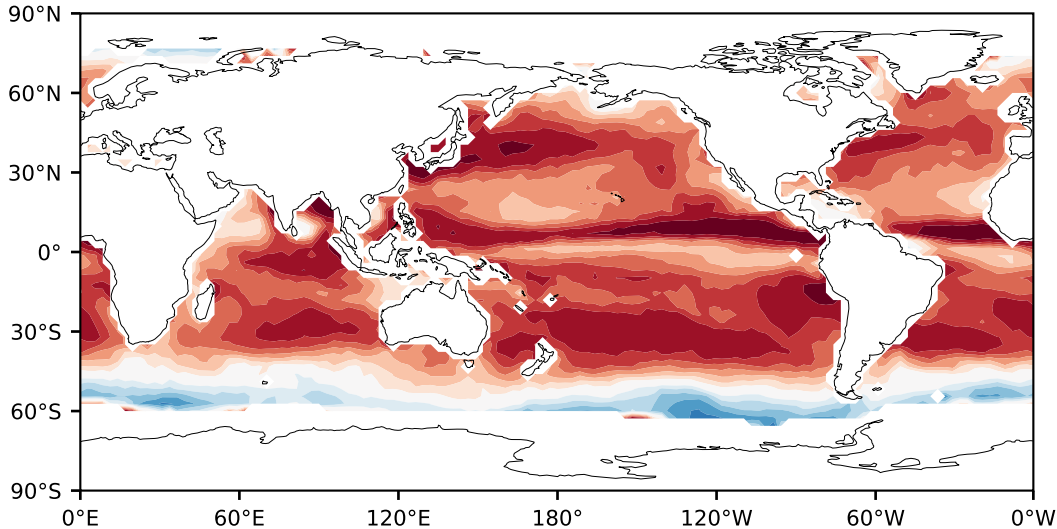

Model - Observations

Max 59.54
Mean -40.98
Min -177.88

RMSE 49.26
CORR 0.61