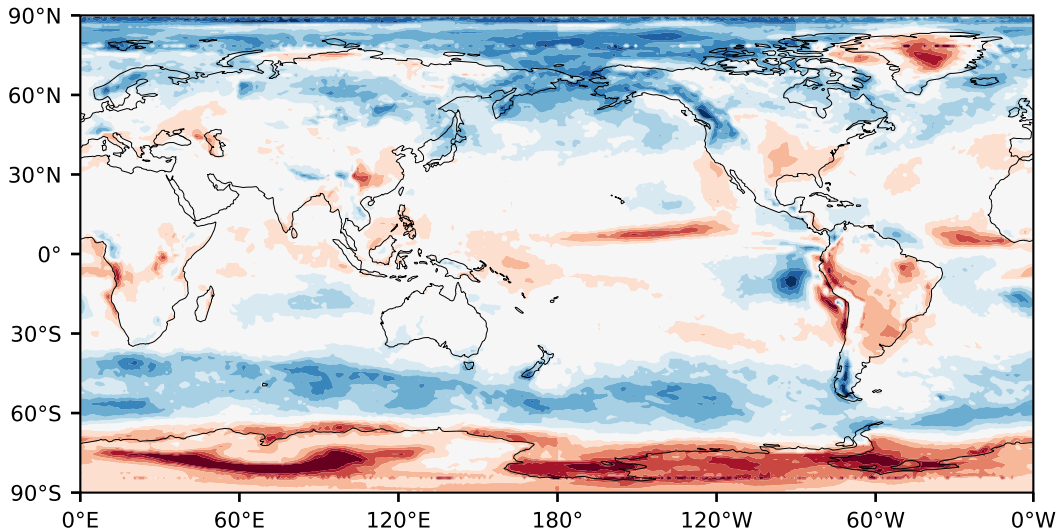

# Model - Observations

Max 43.85  
Mean 1.47  
Min -48.87

RMSE 8.93  
CORR 0.89