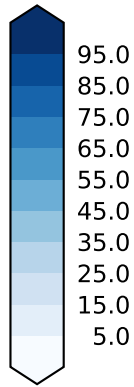

alpha3_min10nc_tk1_ZM_berg (2-6)

%

Max 80.66
Mean 25.34
Min 0.00

MODIS Simulator (None) Model - Observations