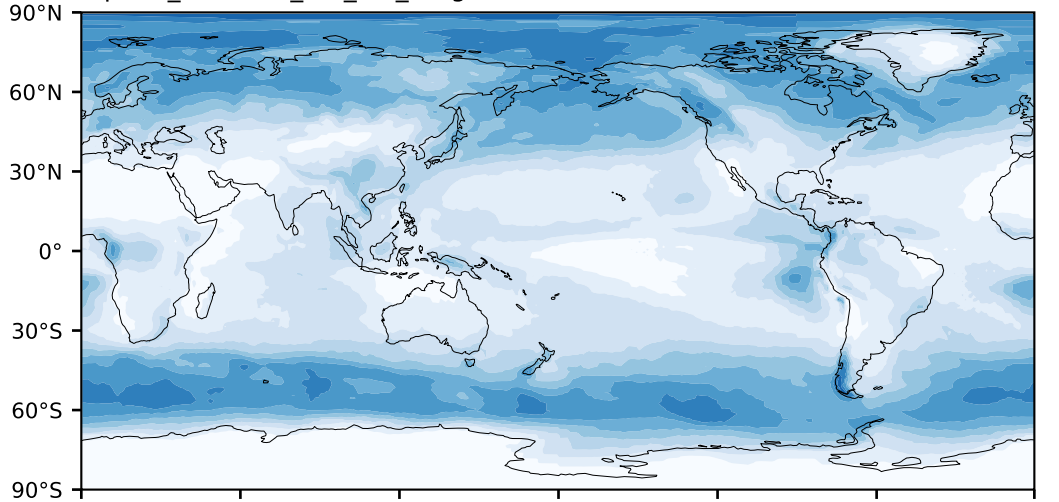

alpha3_min10nc_tk1_ZM_berg (2-6)

%

Max 80.66
Mean 25.34
Min 0.00

MODIS Simulator (None) Model - Observations