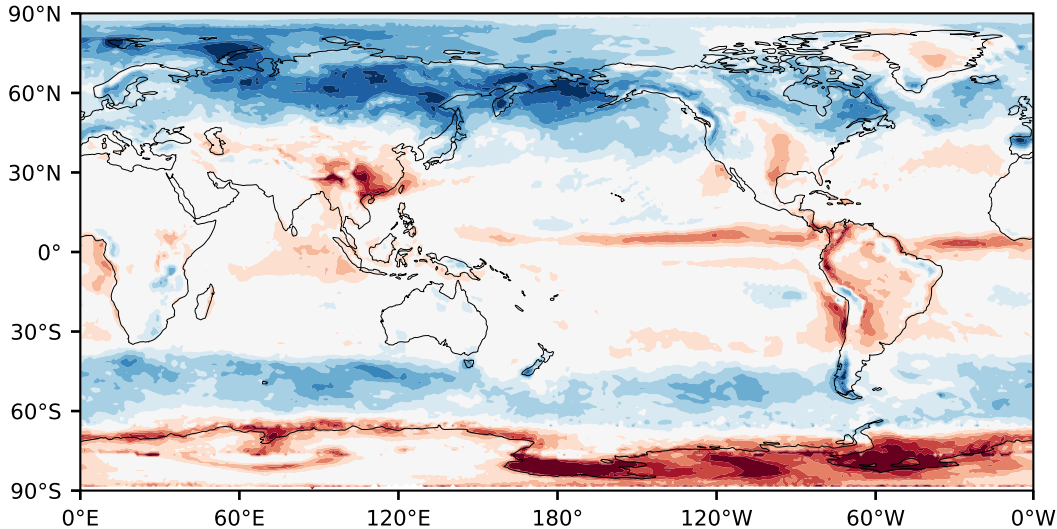

Model - Observations

Max 45.23
Mean 1.35
Min -84.17

RMSE 9.59
CORR 0.87