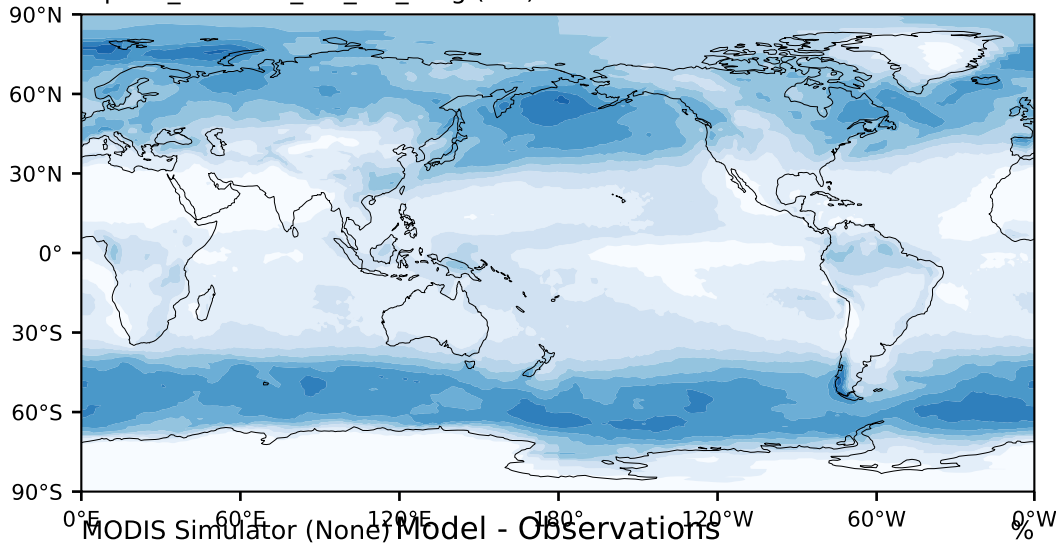

alpha3_min10nc_tk1_ZM_berg (2-6)

%

Max 79.48
Mean 24.18
Min 0.00

95.0
85.0
75.0
65.0
55.0
45.0
35.0
25.0
15.0
5.0