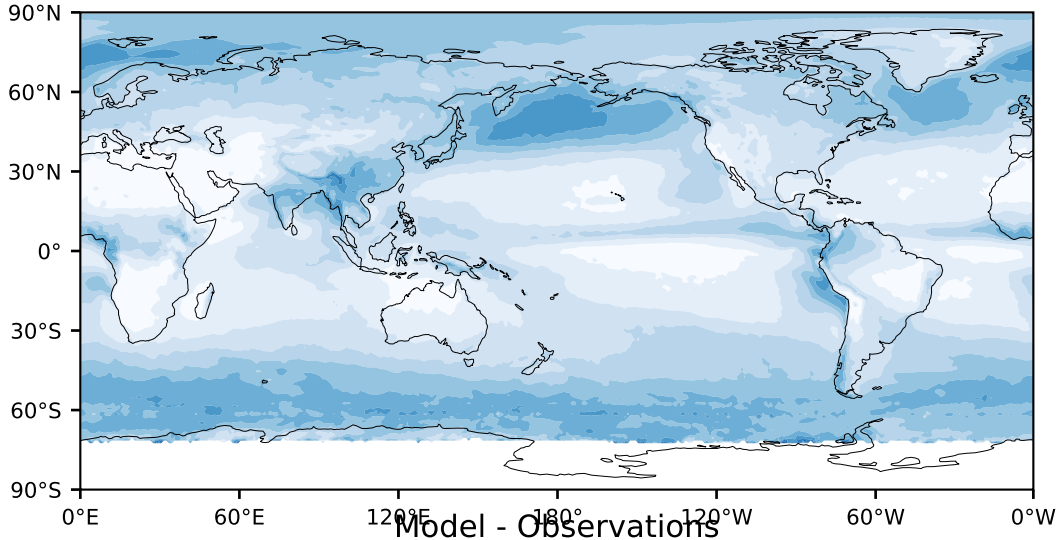

MODIS Simulator (None)

%

Max 100.00
Mean 23.40
Min 0.00

Model - Observations