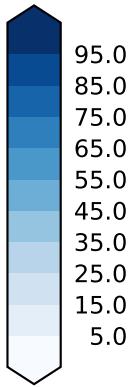

alpha3\_min10nc\_tk1\_ZM\_berg (2-6)

%

Max 88.24  
Mean 25.25  
Min 0.00

MODIS Simulator (None) Model - Observations