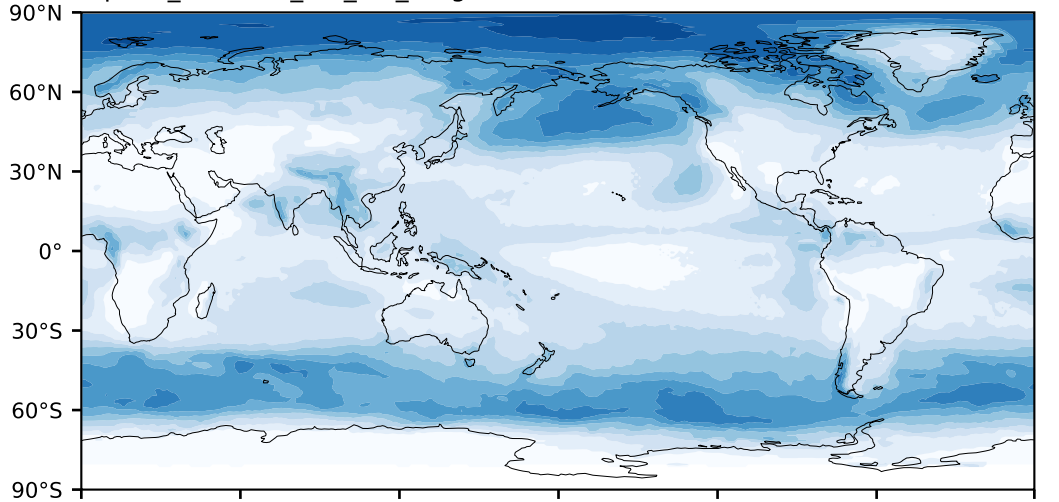

alpha3\_min10nc\_tk1\_ZM\_berg (2-6)

%

Max 88.24  
Mean 25.25  
Min 0.00

MODIS Simulator (None) Model - Observations