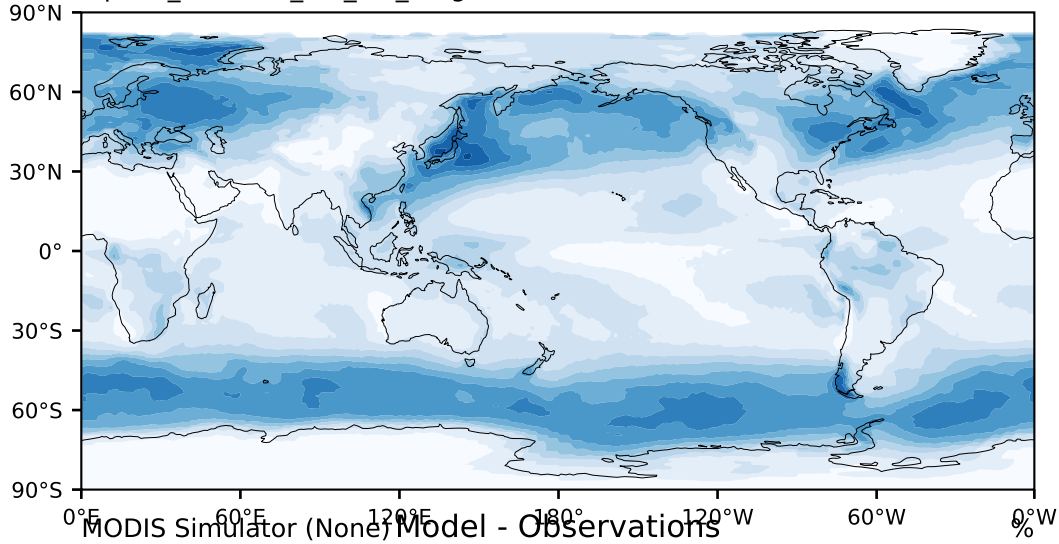

alpha3_min10nc_tk1_ZM_berg (2-6)

%

Max 88.08
Mean 25.79
Min 0.00

MODIS Simulator (None) Model - Observations