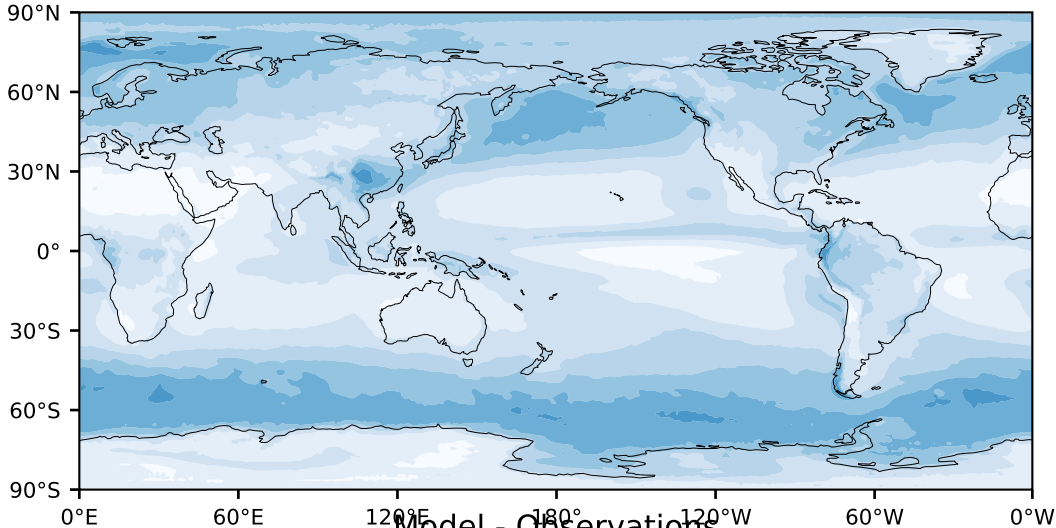

MODIS Simulator (None)

%

Max 66.04
Mean 23.52
Min 0.56

Model - Observations

95.0
85.0
75.0
65.0
55.0
45.0
35.0
25.0
15.0
5.0