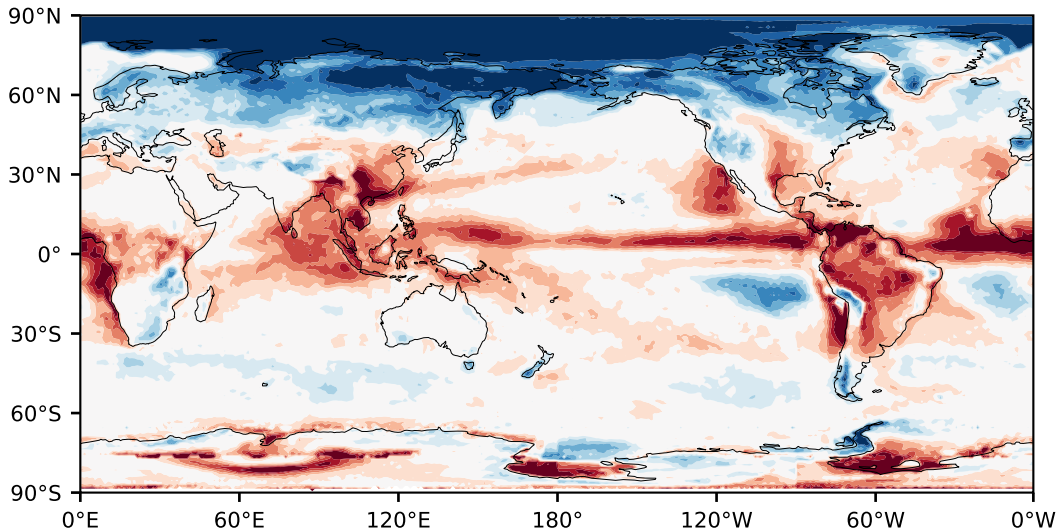

Model - Observations

Max 52.72
Mean -2.77
Min -84.21

RMSE 13.25
CORR 0.85