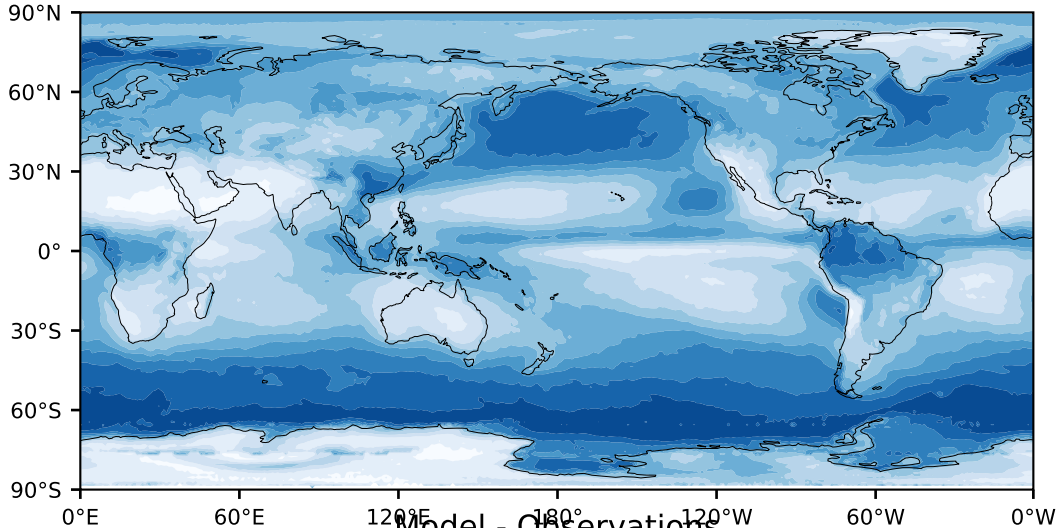

MODIS Simulator (None)

%

Max 95.67
Mean 46.90
Min 1.25

Model - Observations

95.0
85.0
75.0
65.0
55.0
45.0
35.0
25.0
15.0
5.0