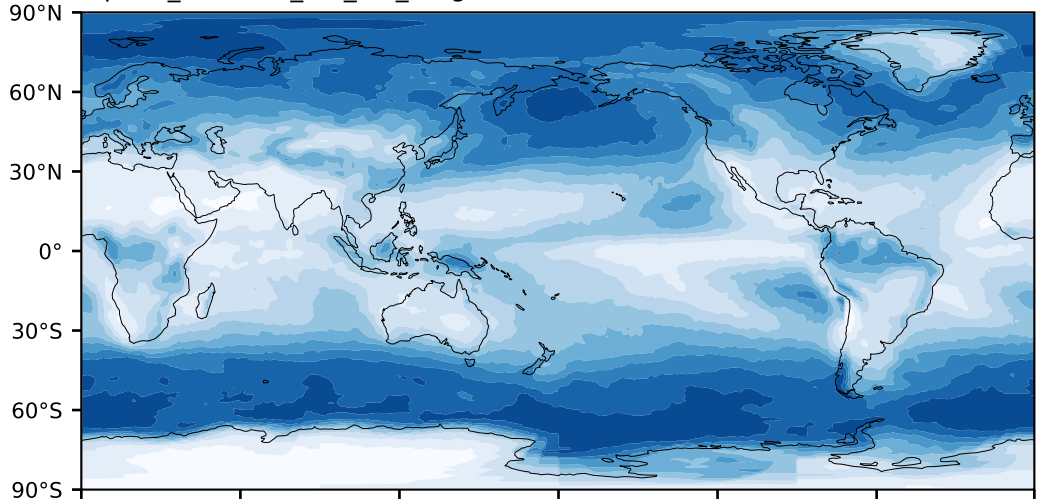

alpha3_min10nc_tk1_ZM_berg (2-6)

%

Max 94.15
Mean 44.12
Min 0.00

MODIS Simulator (None) Model - Observations