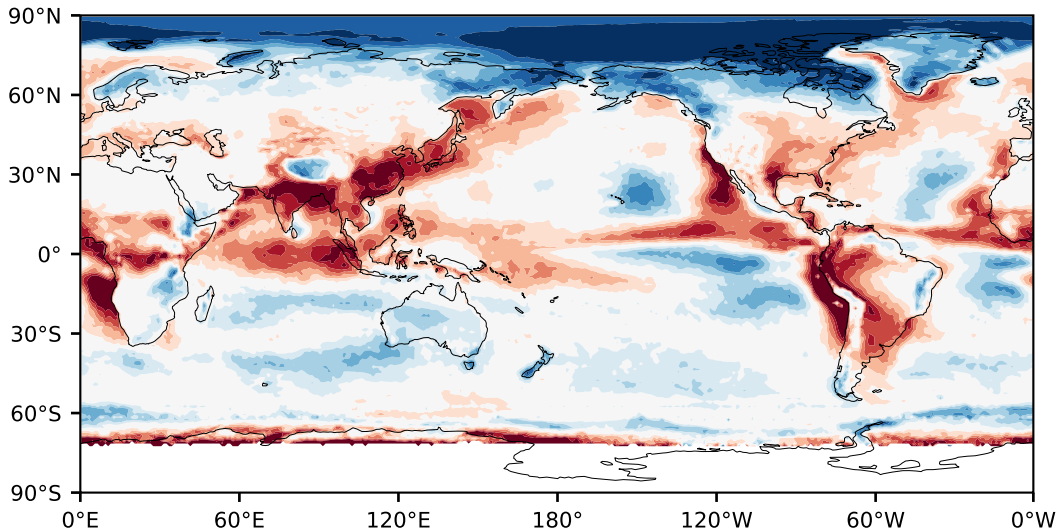

Model - Observations

Max 56.80
Mean -2.38
Min -91.91

RMSE 13.29
CORR 0.85