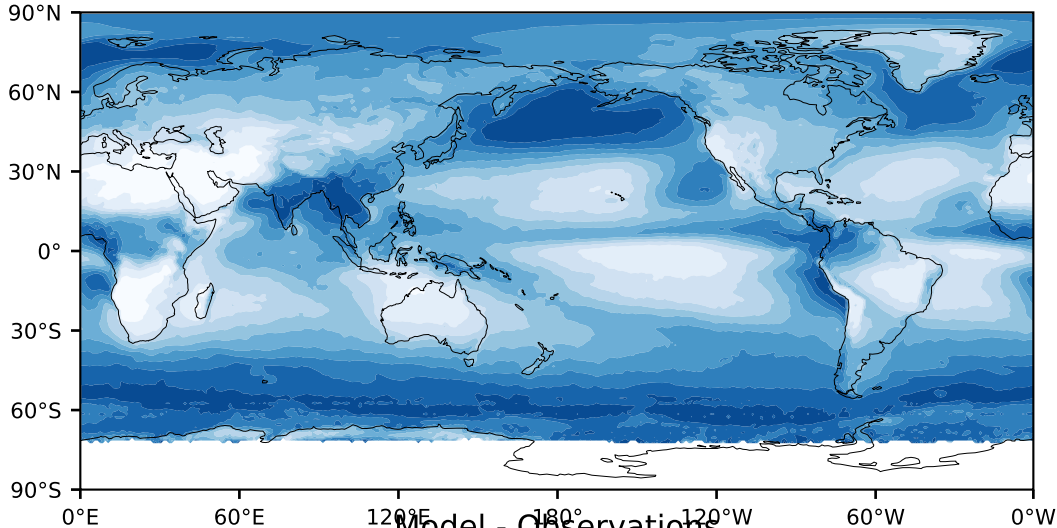

MODIS Simulator (None)

%

Max 100.00
Mean 47.81
Min 0.00

Model - Observations