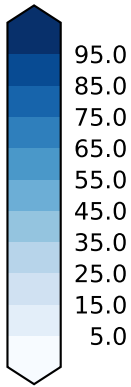

alpha3_min10nc_tk1_ZM_berg (2-6)

%

Max 100.00
Mean 46.12
Min 0.00

MODIS Simulator (None) Model - Observations