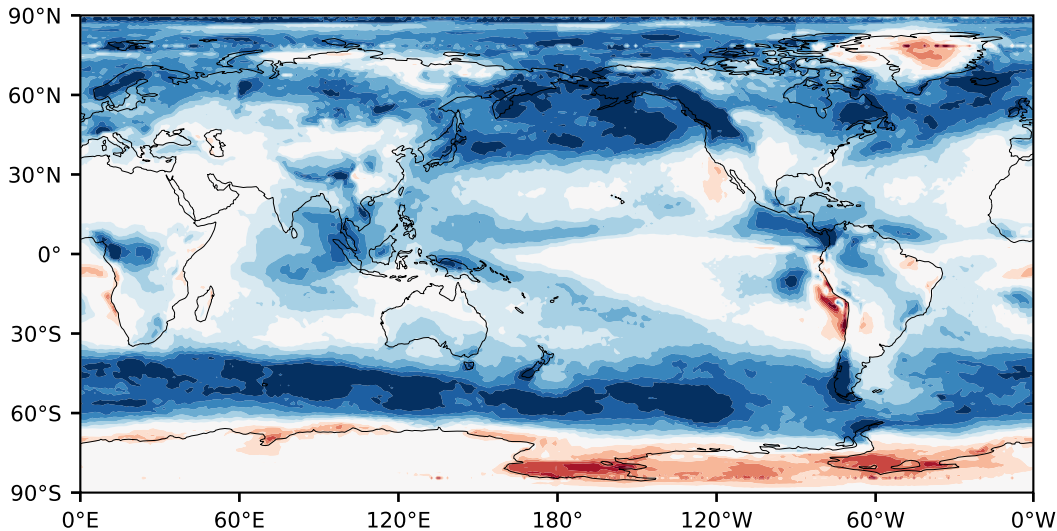

Model - Observations

Max 57.84
Mean 12.17
Min -47.24

RMSE 16.33
CORR 0.84