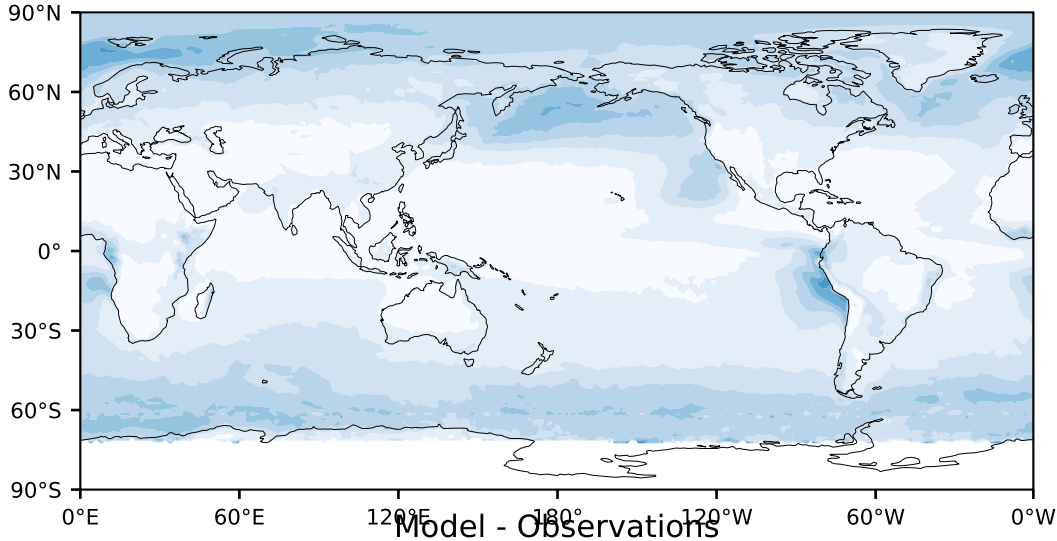

MODIS Simulator (None)

%

Max 100.00  
Mean 12.34  
Min 0.00

95.0  
85.0  
75.0  
65.0  
55.0  
45.0  
35.0  
25.0  
15.0  
5.0