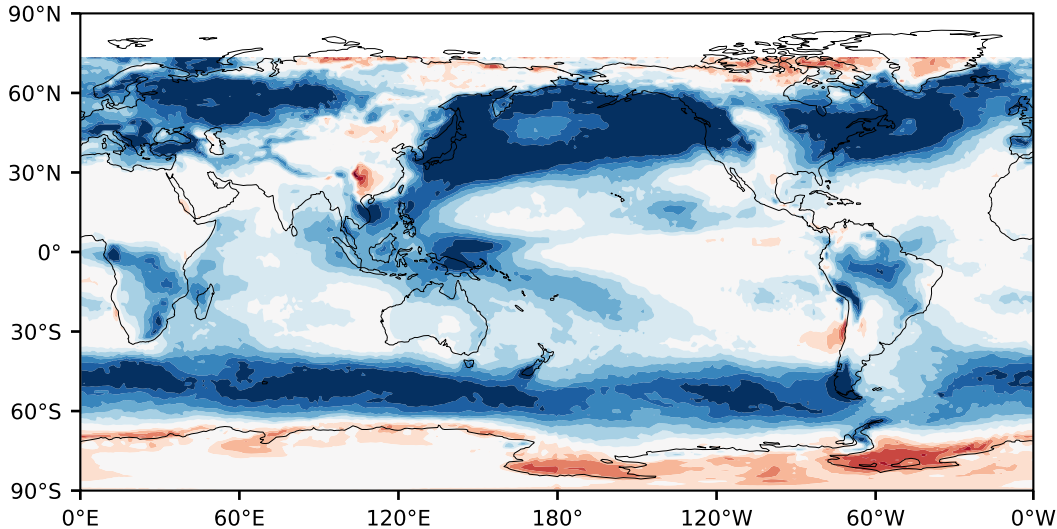

Model - Observations

Max 70.37
Mean 12.45
Min -46.30

RMSE 17.60
CORR 0.81