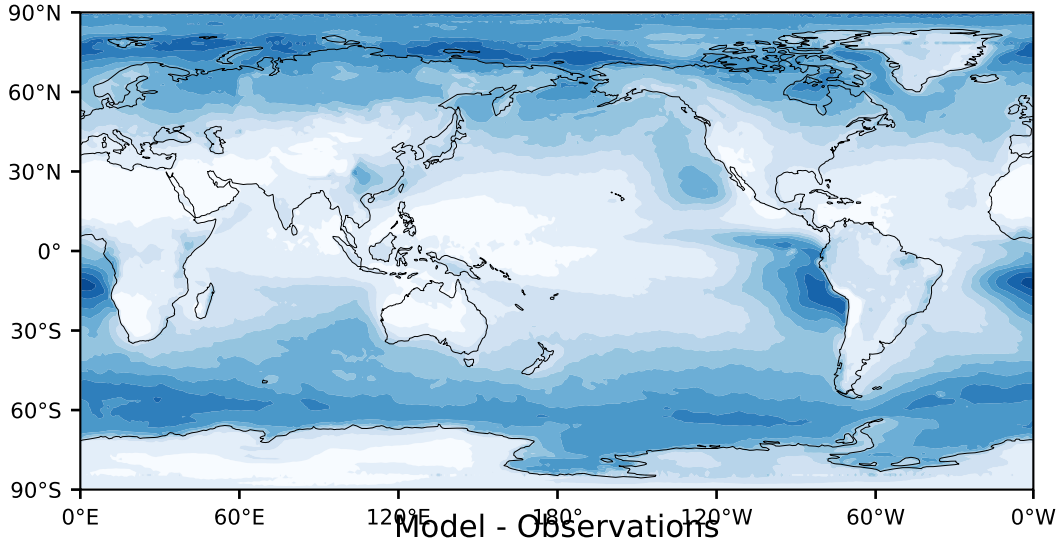

MODIS Simulator (None)

%

Max 89.98
Mean 27.82
Min 0.07

95.0
85.0
75.0
65.0
55.0
45.0
35.0
25.0
15.0
5.0