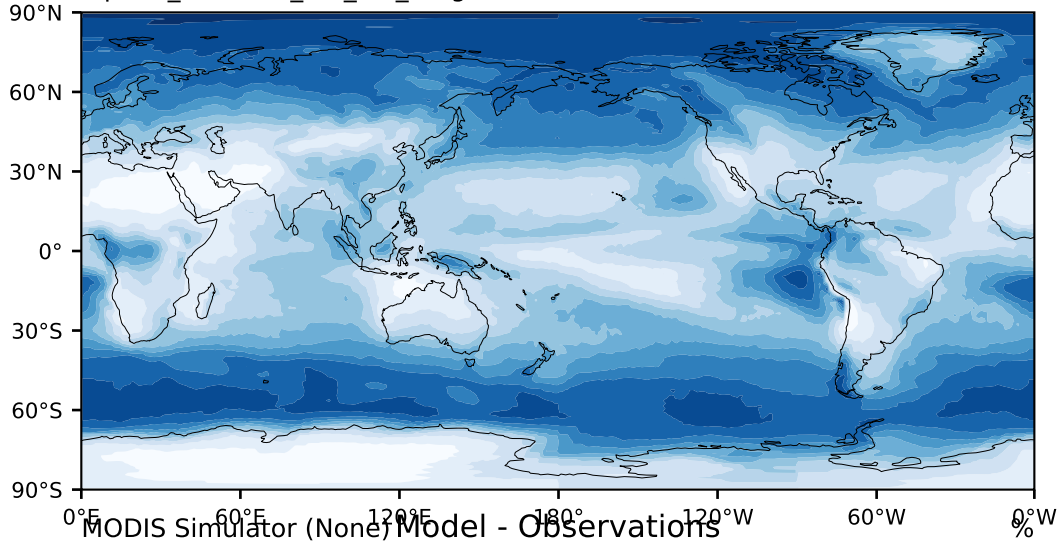

alpha3_min10nc_tk1_ZM_berg (2-6)

%

Max 97.35
Mean 44.86
Min 0.00

MODIS Simulator (None) Model - Observations

95.0
85.0
75.0
65.0
55.0
45.0
35.0
25.0
15.0
5.0