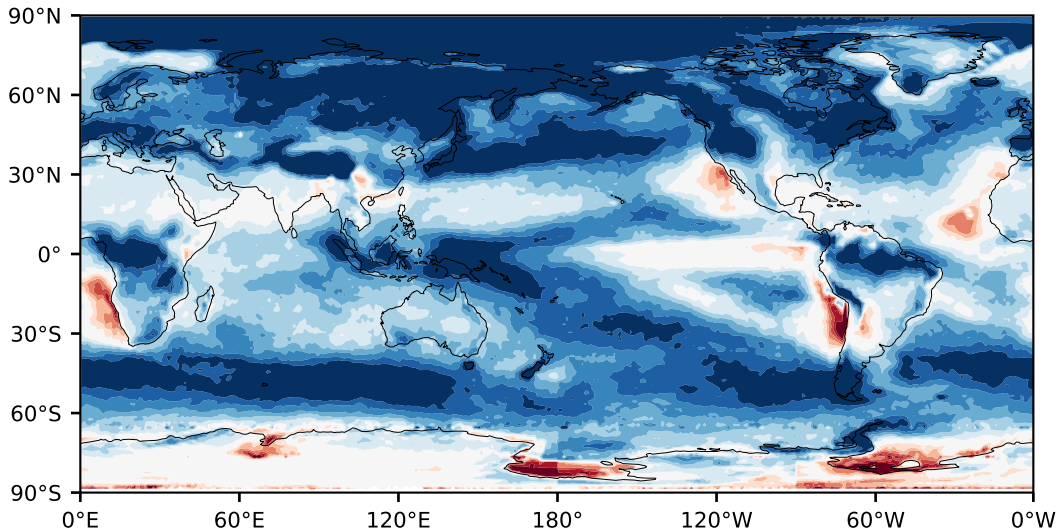

Model - Observations

Max 69.69
Mean 18.29
Min -84.21

RMSE 22.29
CORR 0.86