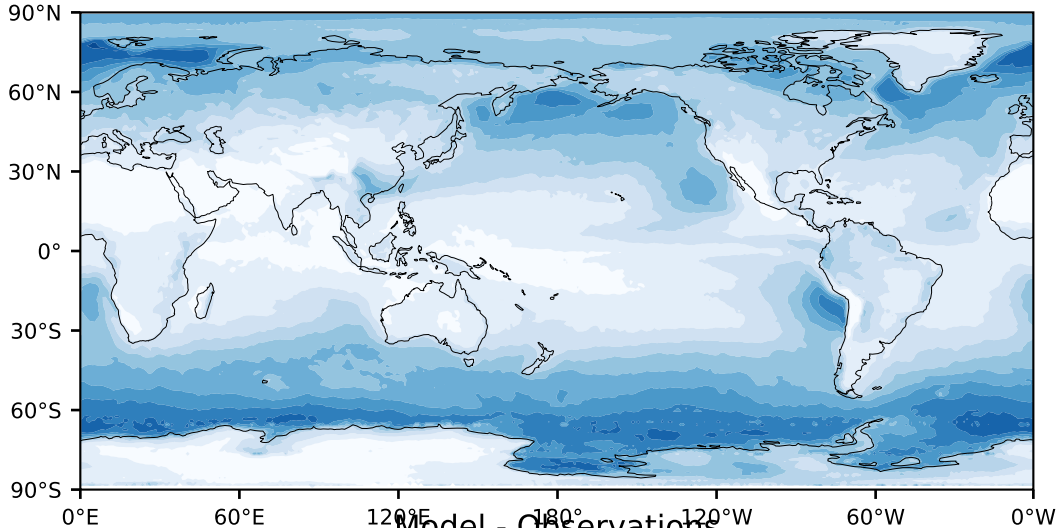

MODIS Simulator (None)

%

Max 89.20
Mean 25.84
Min 0.00

Model - Observations

95.0
85.0
75.0
65.0
55.0
45.0
35.0
25.0
15.0
5.0