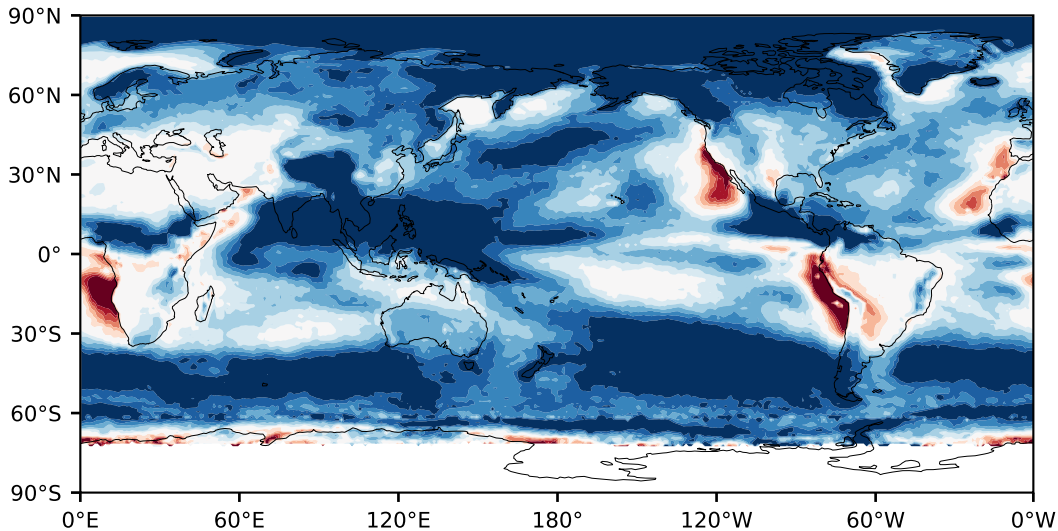

Model - Observations

Max 82.16
Mean 18.88
Min -91.06

RMSE 24.39
CORR 0.77