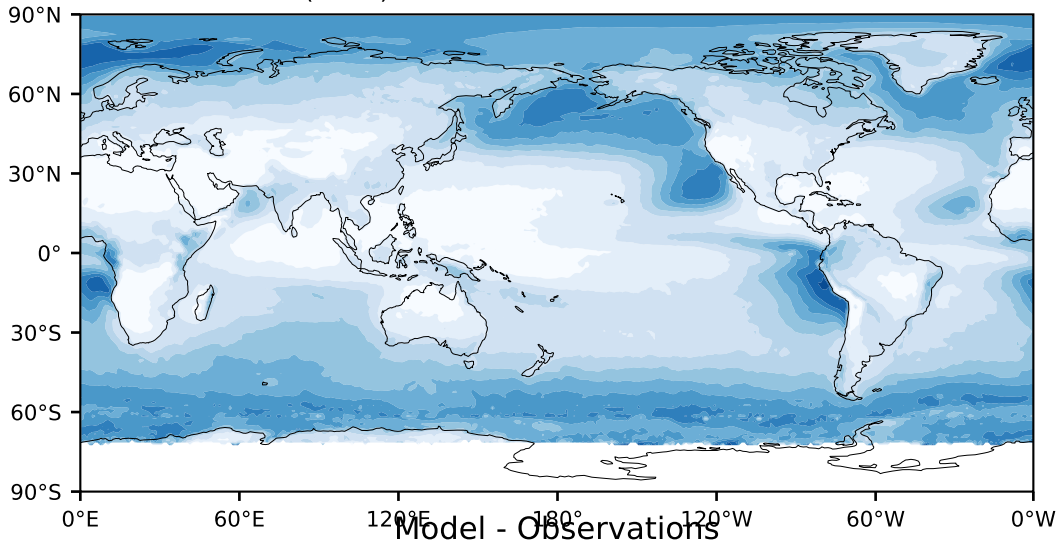

MODIS Simulator (None)

%

Max 100.00
Mean 26.54
Min 0.00

95.0
85.0
75.0
65.0
55.0
45.0
35.0
25.0
15.0
5.0