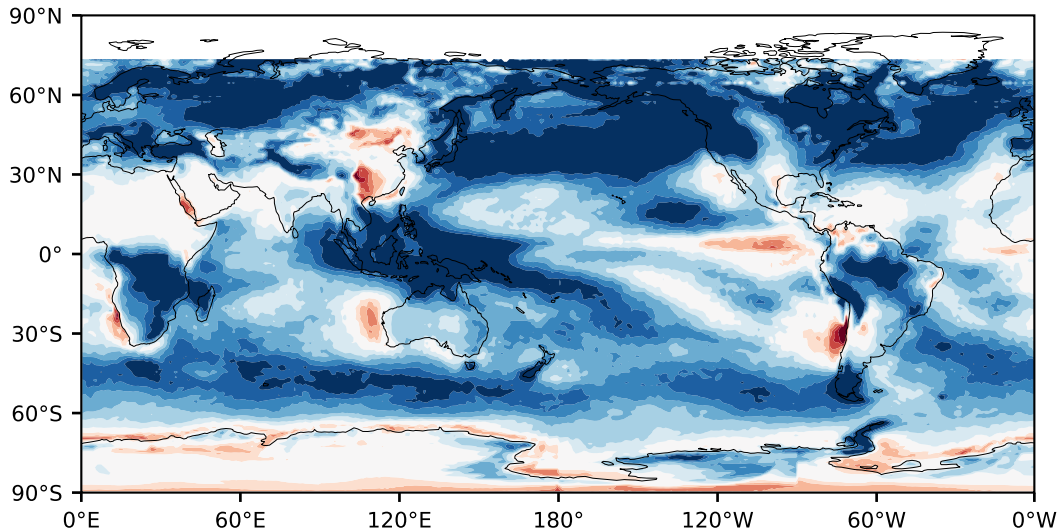

Model - Observations

Max 74.58
Mean 17.90
Min -57.58

RMSE 22.56
CORR 0.82