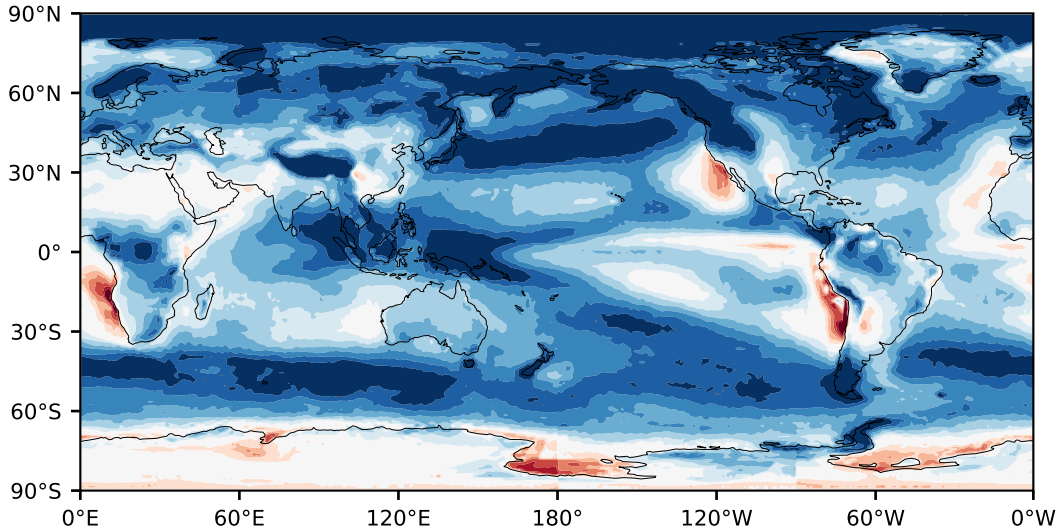

Model - Observations

Max 64.83
Mean 17.87
Min -63.50

RMSE 21.24
CORR 0.87